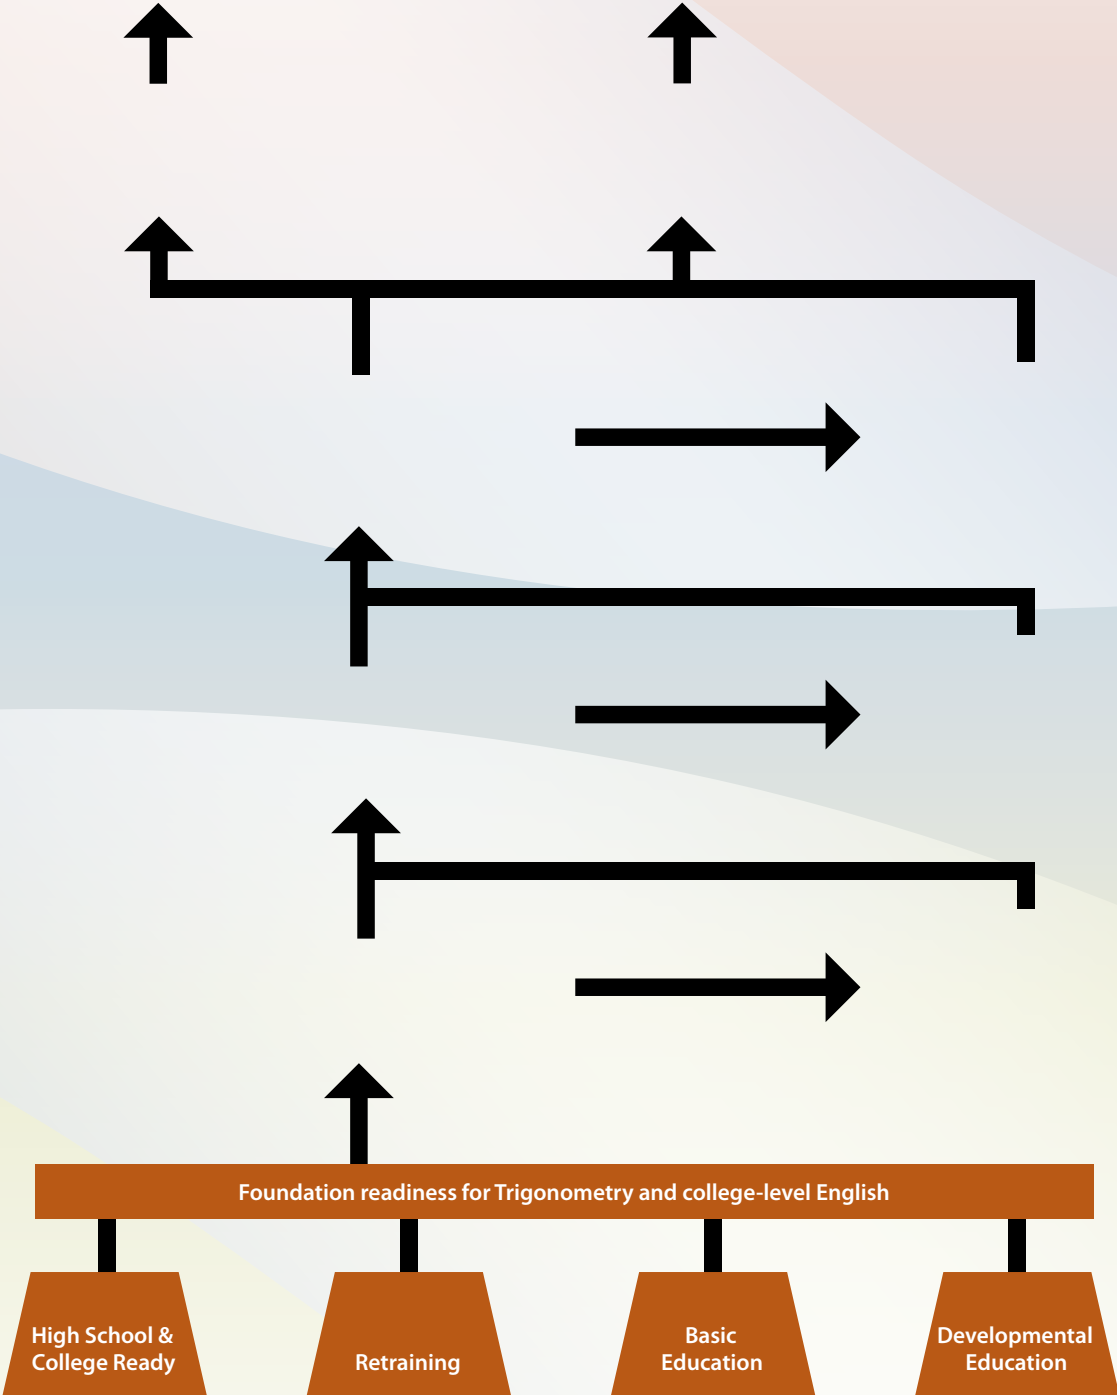

Clark College
Field Surveying
 Career Pathway

To find out more, contact program advisor:

Tina Barsotti, Engineering | (360) 992-2354 | cbarsotti@clark.edu | <http://web.clark.edu/cbarsotti/>

Alternate format of this document is available upon request. Please contact Disability Support Services at (360) 992-2314 or (360) 992-2835 TTY.

KEY: = entry points = degrees and certificates = job titles