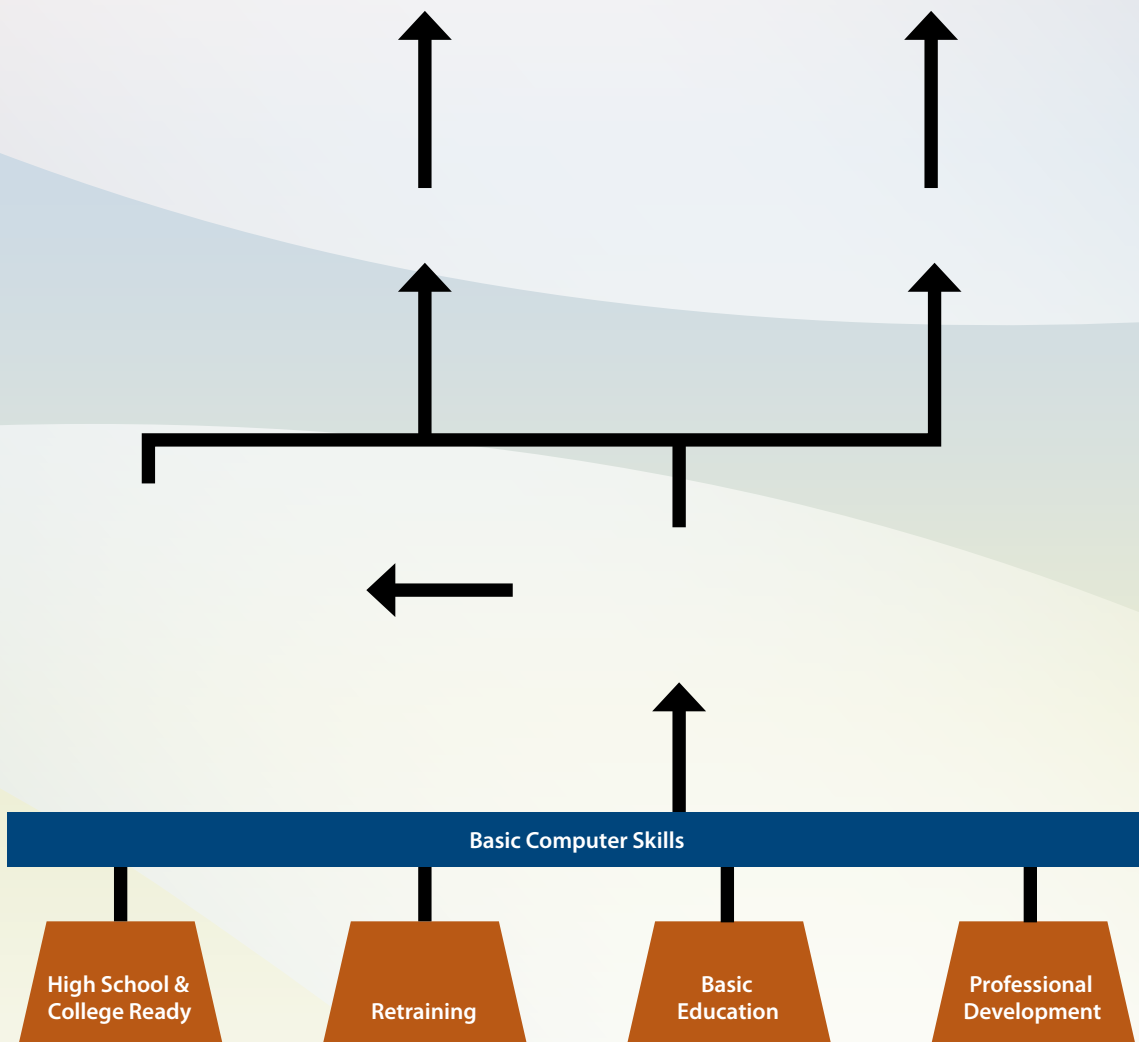

Clark College
Web Design
Career Pathway

To find out more, contact program coordinator:

Kristl Plinz | (360) 992-2418 | kplinz@clark.edu | www.clark.edu/academics/programs/cgt

Alternate format of this document is available upon request.

Please contact Disability Support Services at (360) 992-2314 or (360) 992-0901 Video Phone.