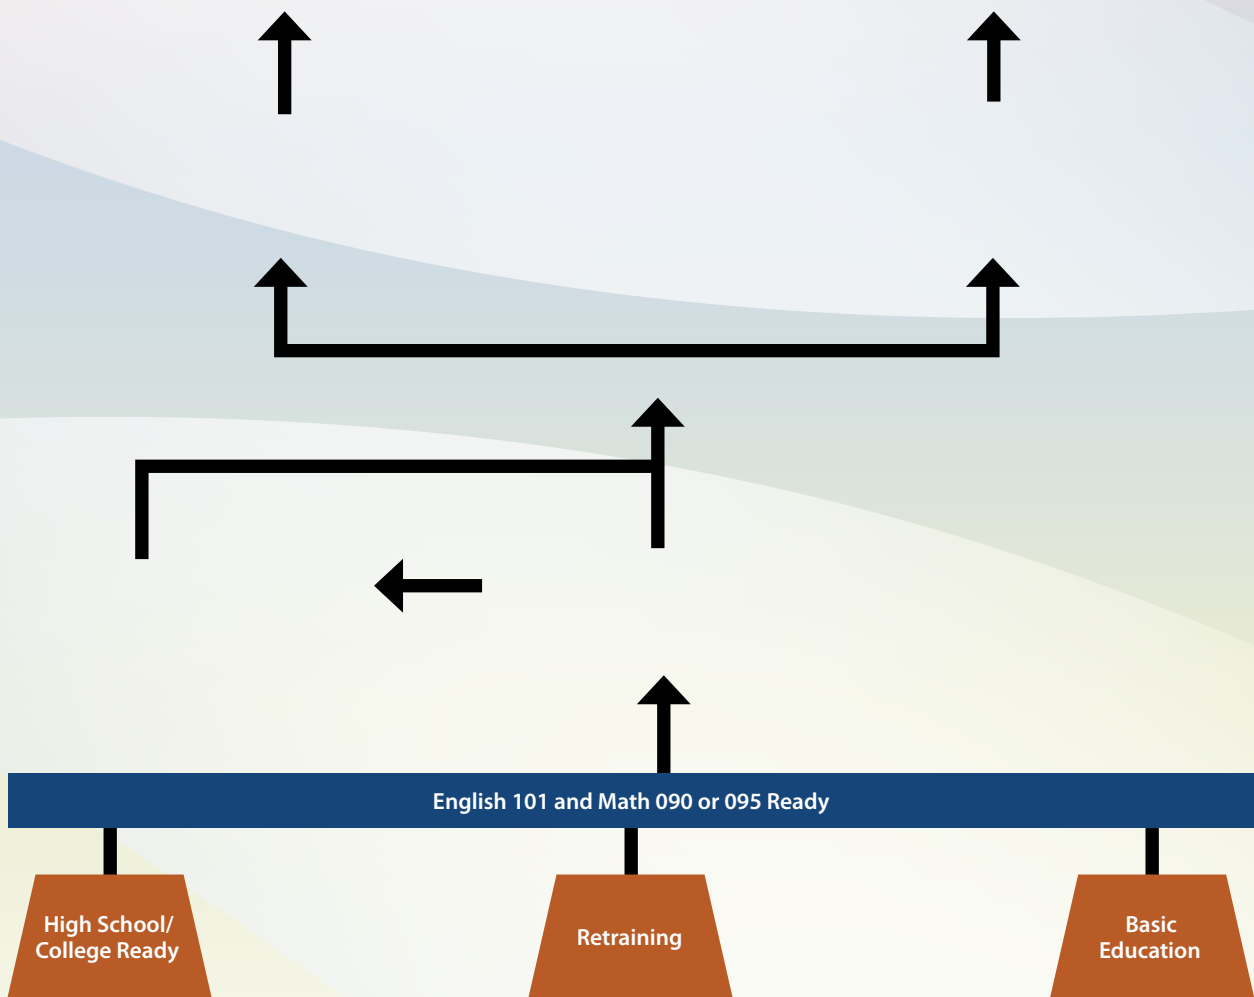

Clark College
Computer Technology
Career Pathway

To find out more, contact advising: (360) 992-2345.
Or visit: www.clark.edu/academics/programs/computer/ctec

Alternate format of this document is available upon request.

Please contact Disability Support Services at (360) 992-2314 or (360) 992-0901 Video Phone.

KEY: = entry points = certifications = degrees and certificates = foundation requirements = job titles