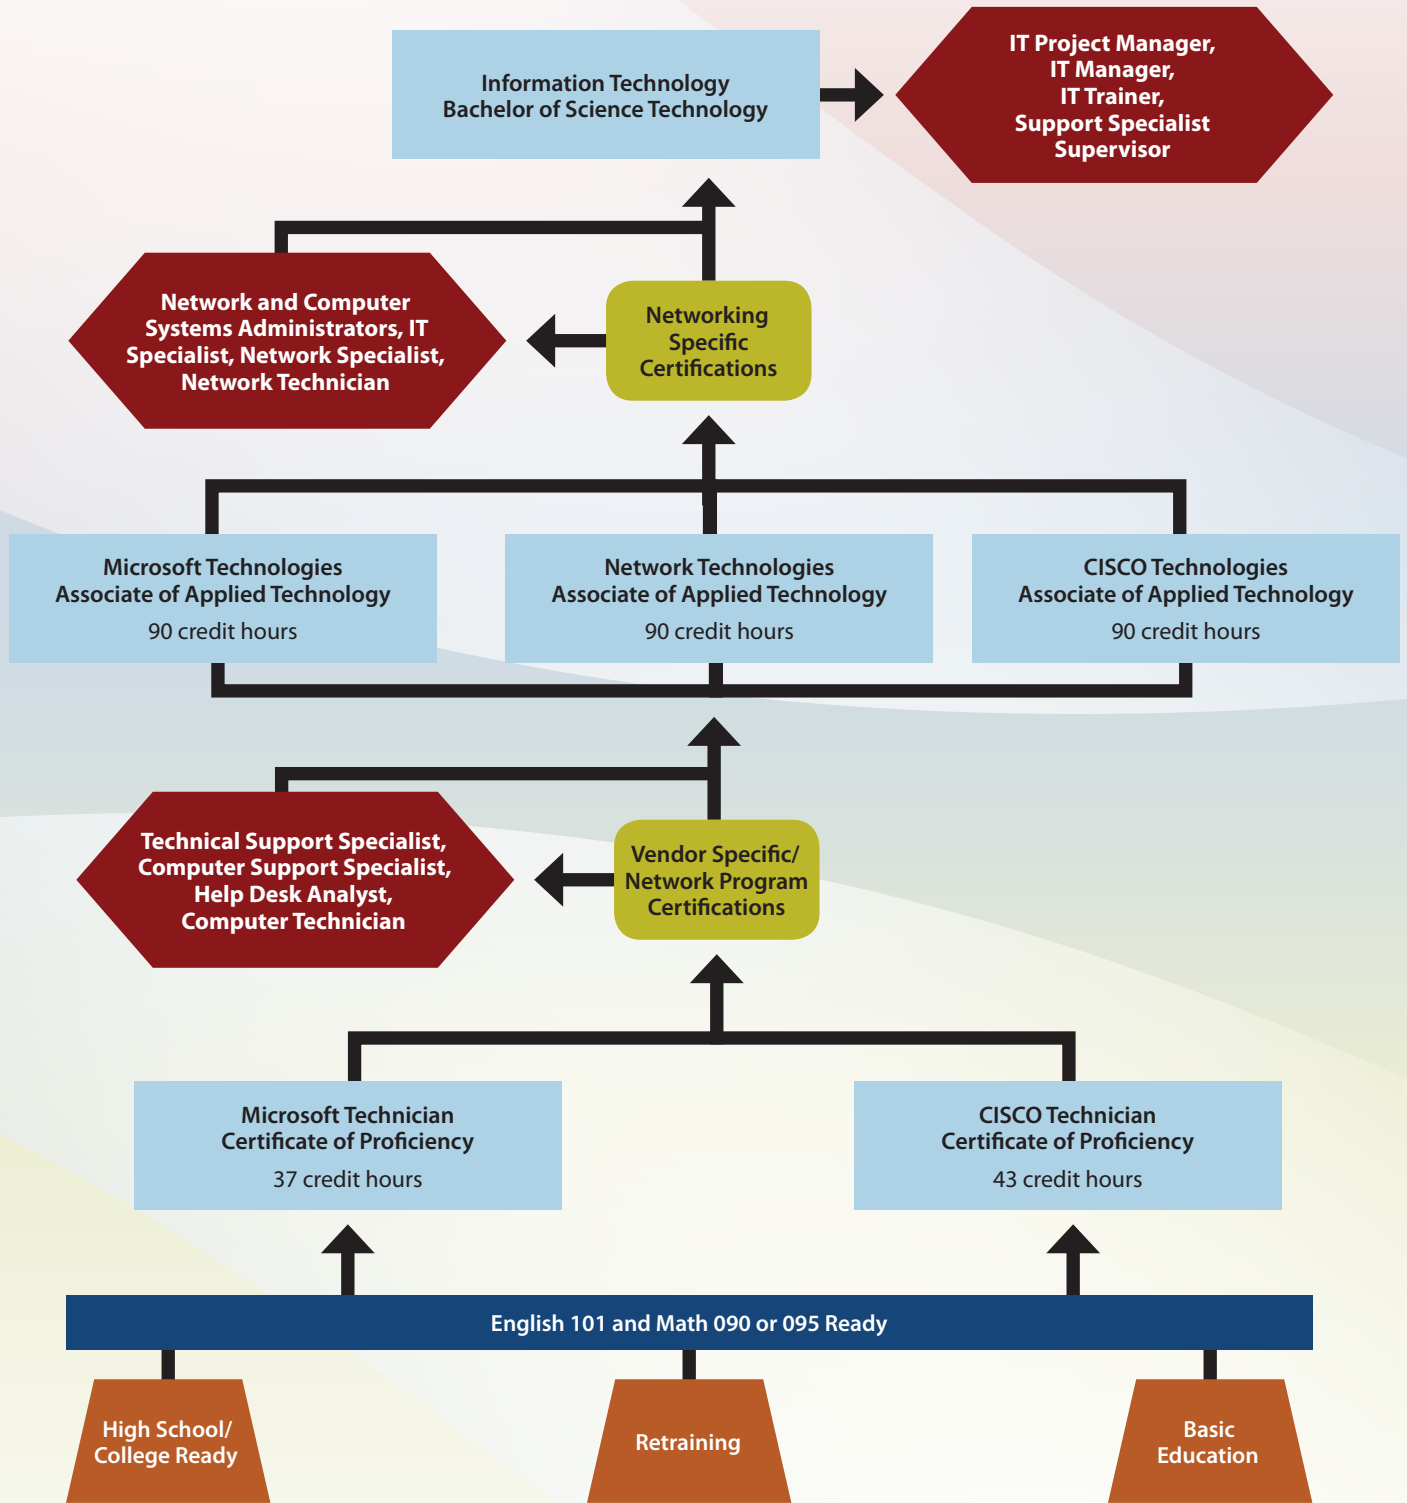

Clark College

Network Technology

Career Pathway

To find out more, contact advising: (360) 992-2345.
Or visit: www.clark.edu/academics/programs/network_technology/

Alternate format of this document is available upon request.

Please contact Disability Support Services at (360) 992-2314 or (360) 992-0901 Video Phone.

KEY: = entry points = certifications = degrees and certificates = foundation requirements = job titles