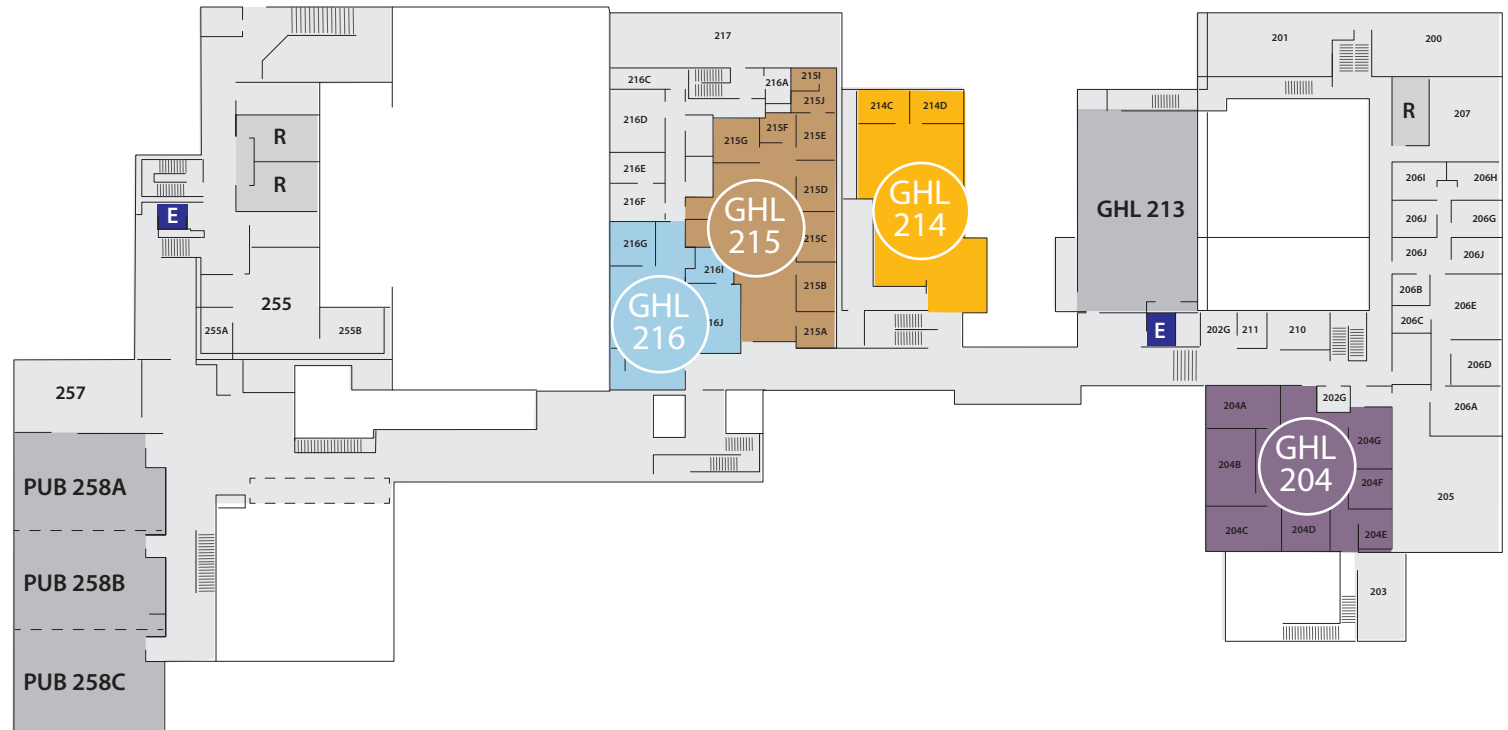

Gaiser Hall and Penguin Union Building

Student Services Locations

One Stop Help Desk
Start here to get help locating or scheduling a service.

- **Advising Services**
GHL 108
- **Bookstore**
GHL 120
- **Cashiers Office**
PUB 153
- **Enrollment Services**
Admissions, Placement, Registration
GHL 128
- **Entry Services/Welcome Center**
GHL 127
- **Financial Aid & Scholarships**
GHL 101
- **Penguin Pantry**
PUB 162
- **Security and Safety**
GHL 118
- **Student Life**
PUB 160

FIRST FLOOR PUB/GHL

R Restrooms **E** Elevators

PUB LOWER LEVEL

PENGUIN UNION
SOUTH ENTRANCE

SECOND FLOOR PUB/GHL

● Career Services
PUB 002

● Credentials
GHL 216

● Disability Support Services (DSS)
PUB 013

● Diversity Center
GHL 214

● International Programs
PUB 002

● Veterans Resource Center
PUB 015

● Vice President of Student Affairs Offices
GHL 204

● Workforce Education Services (WES)
GHL 215

R Restrooms **E** Elevators