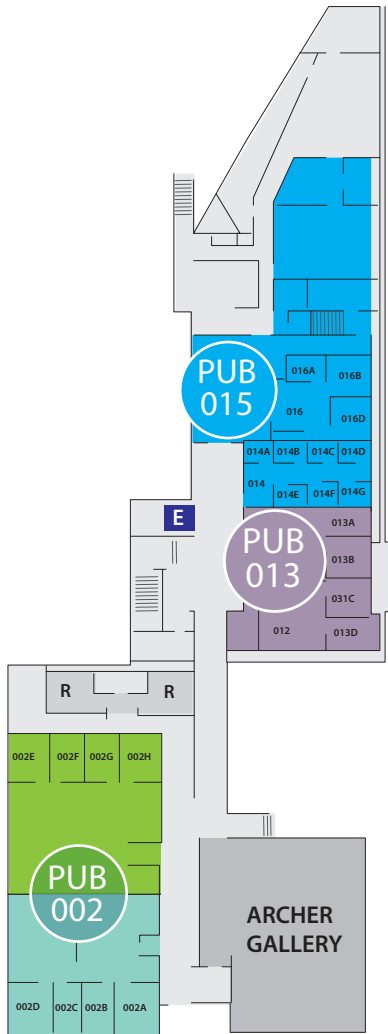

Gaiser Hall and Penguin Union Building

Student Services Locations

One Stop Help Desk
Start here to get help locating or scheduling a service.

- **Advising Services**
GHL 108
- **Bookstore**
GHL 120
- **Cashiers Office**
PUB 153
- **Enrollment Services**
Admissions, Placement, Registration
GHL 128
- **Entry Services/Welcome Center**
GHL 127
- **Financial Aid & Scholarships**
GHL 101
- **Penguin Pantry**
PUB 162
- **Security and Safety**
GHL 118
- **Student Life**
PUB 160

FIRST FLOOR PUB/GHL

R Restrooms **E** Elevators

PUB LOWER LEVEL

PENGUIN UNION
SOUTH ENTRANCE

SECOND FLOOR PUB/GHL

● Career Services
PUB 002

● Credentials
GHL 216

● Disability Support Services (DSS)
PUB 013