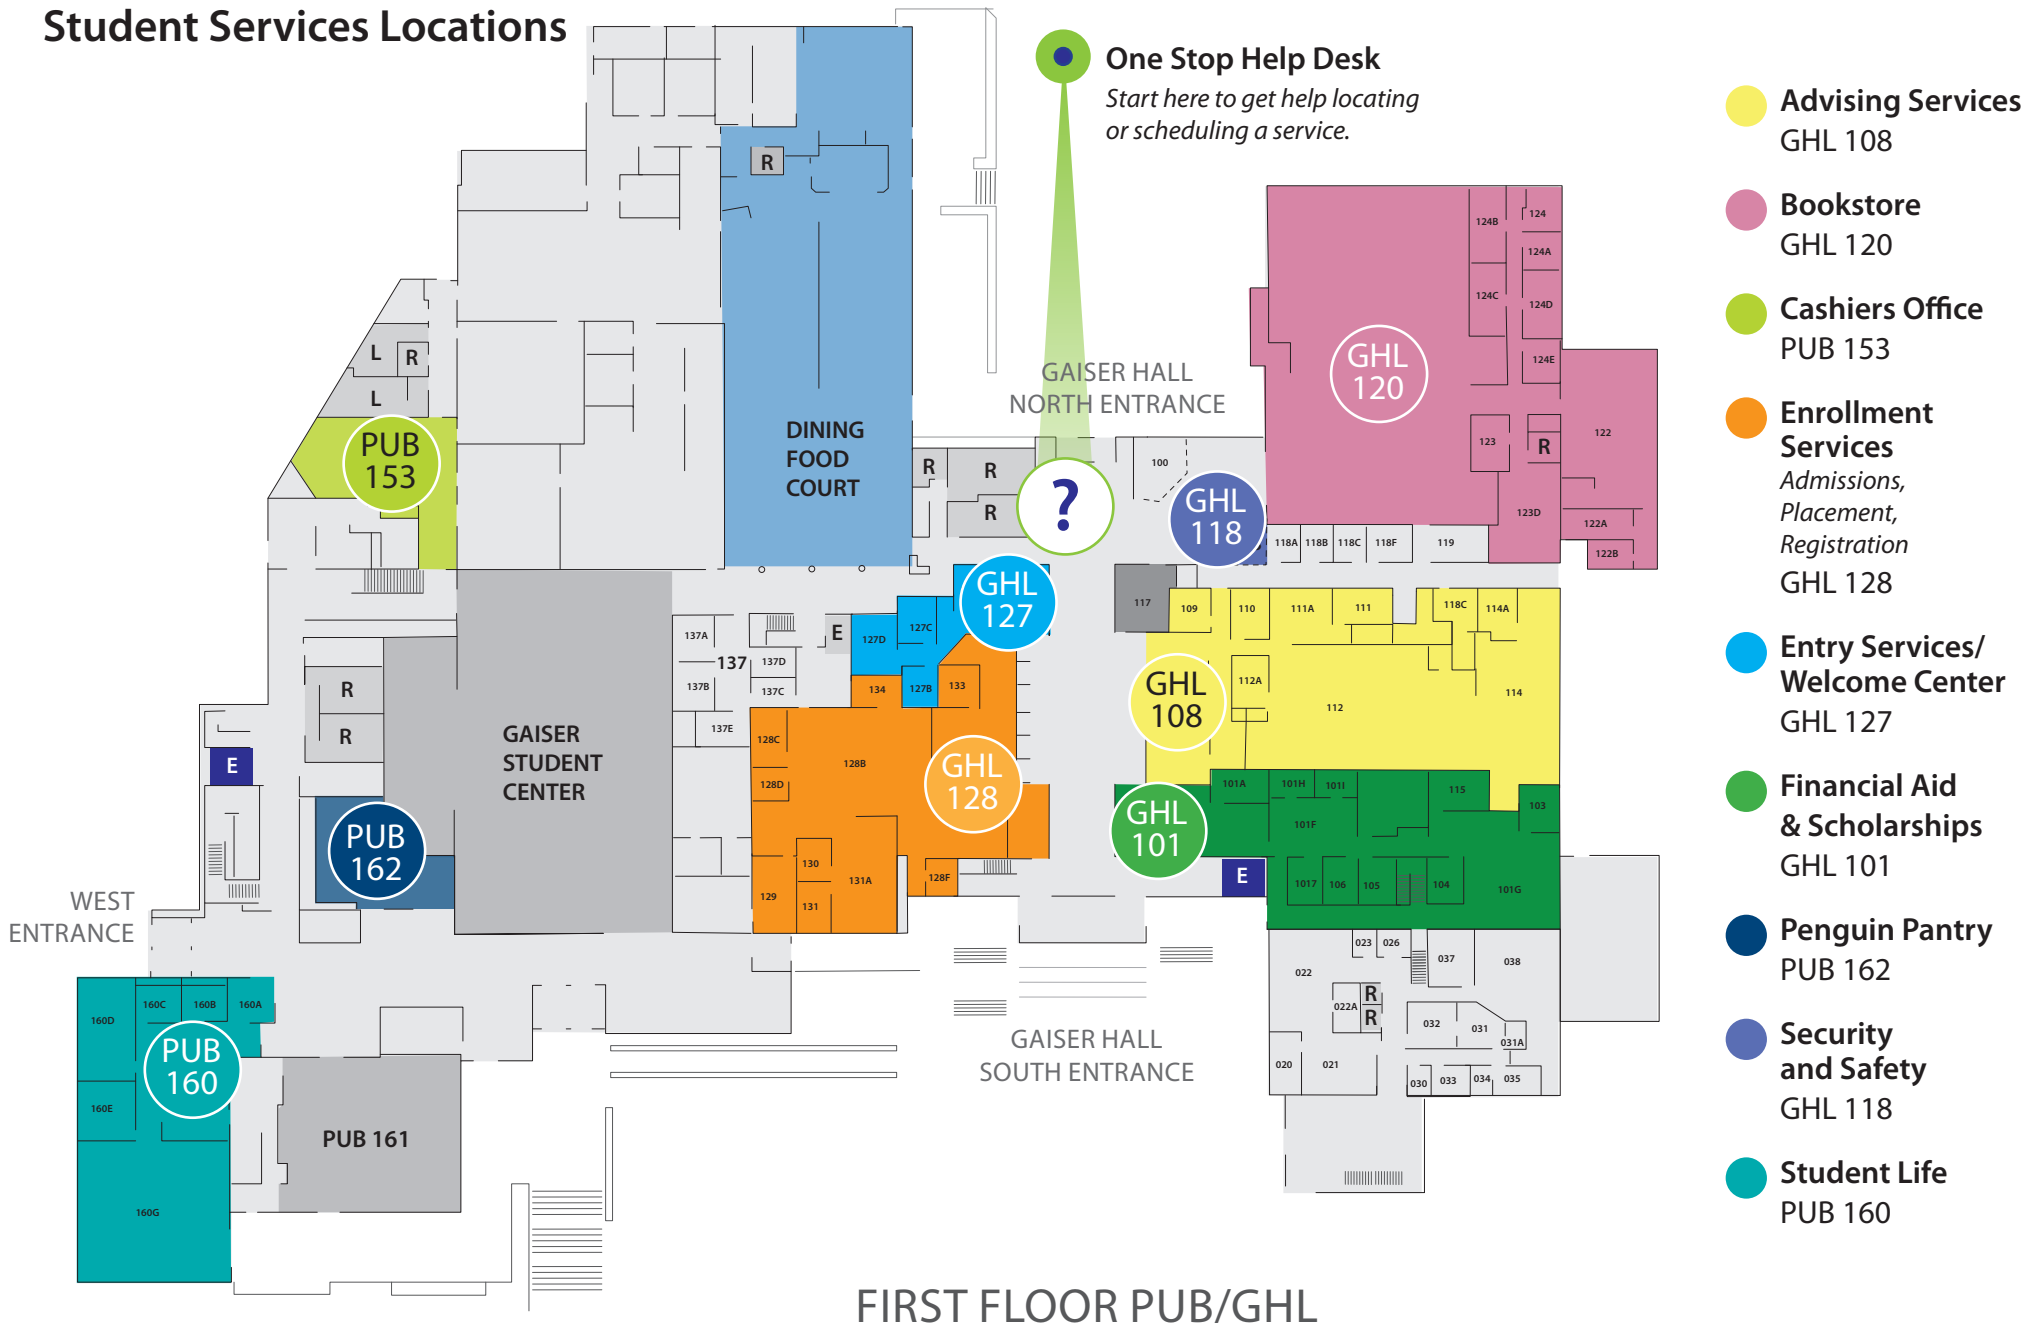

Gaiser Hall and Penguin Union Building

Student Services Locations

One Stop Help Desk
Start here to get help locating or scheduling a service.

- **Advising Services**
GHL 108
- **Bookstore**
GHL 120
- **Cashiers Office**
PUB 153
- **Enrollment Services**
Admissions, Placement, Registration
GHL 128
- **Entry Services/Welcome Center**
GHL 127
- **Financial Aid & Scholarships**
GHL 101
- **Penguin Pantry**
PUB 162
- **Security and Safety**
GHL 118
- **Student Life**
PUB 160

FIRST FLOOR PUB/GHL

R Restrooms **E** Elevators

PUB LOWER LEVEL

PENGUIN UNION
SOUTH ENTRANCE

SECOND FLOOR PUB/GHL

● Career Services
PUB 002

● Credentials
GHL 216

● Disability Support Services (DSS)
PUB 013

● Diversity Center
GHL 214

● International Programs
PUB 002

● Veterans Resource Center
PUB 015

● Vice President of Student Affairs Offices
GHL 204

● Workforce Education Services (WES)
GHL 215

R Restrooms **E** Elevators