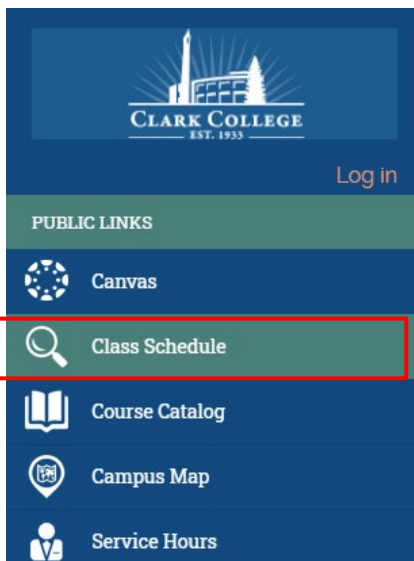

Search Options open to right

Search Options

* Term
SPRING 2020

Subject: Mathematics - MATH   Catalog #

Class Number
e.g. 1136

☒ Show Open Classes Only

Course Attribute
Any Course Attribute

Course Attribute Value
Any Course Attribute Value

Reset   Search

*Required

Additional Search Options scroll down

Additional Search Options

Time Range
12:00am   11:30pm

Days
Select all that apply:
☐ MON   ☐ TUE   ☐ WED   ☐ THU   ☐ FRI   ☐ SAT   ☐ SUN

Any Campus

Any Location

Any Acad Career

From the drop down menus in the search options, you can narrow your search criteria

For more questions:
Phone: 360-992-2183 or 360-992-2107
E-mail: registration@clark.edu