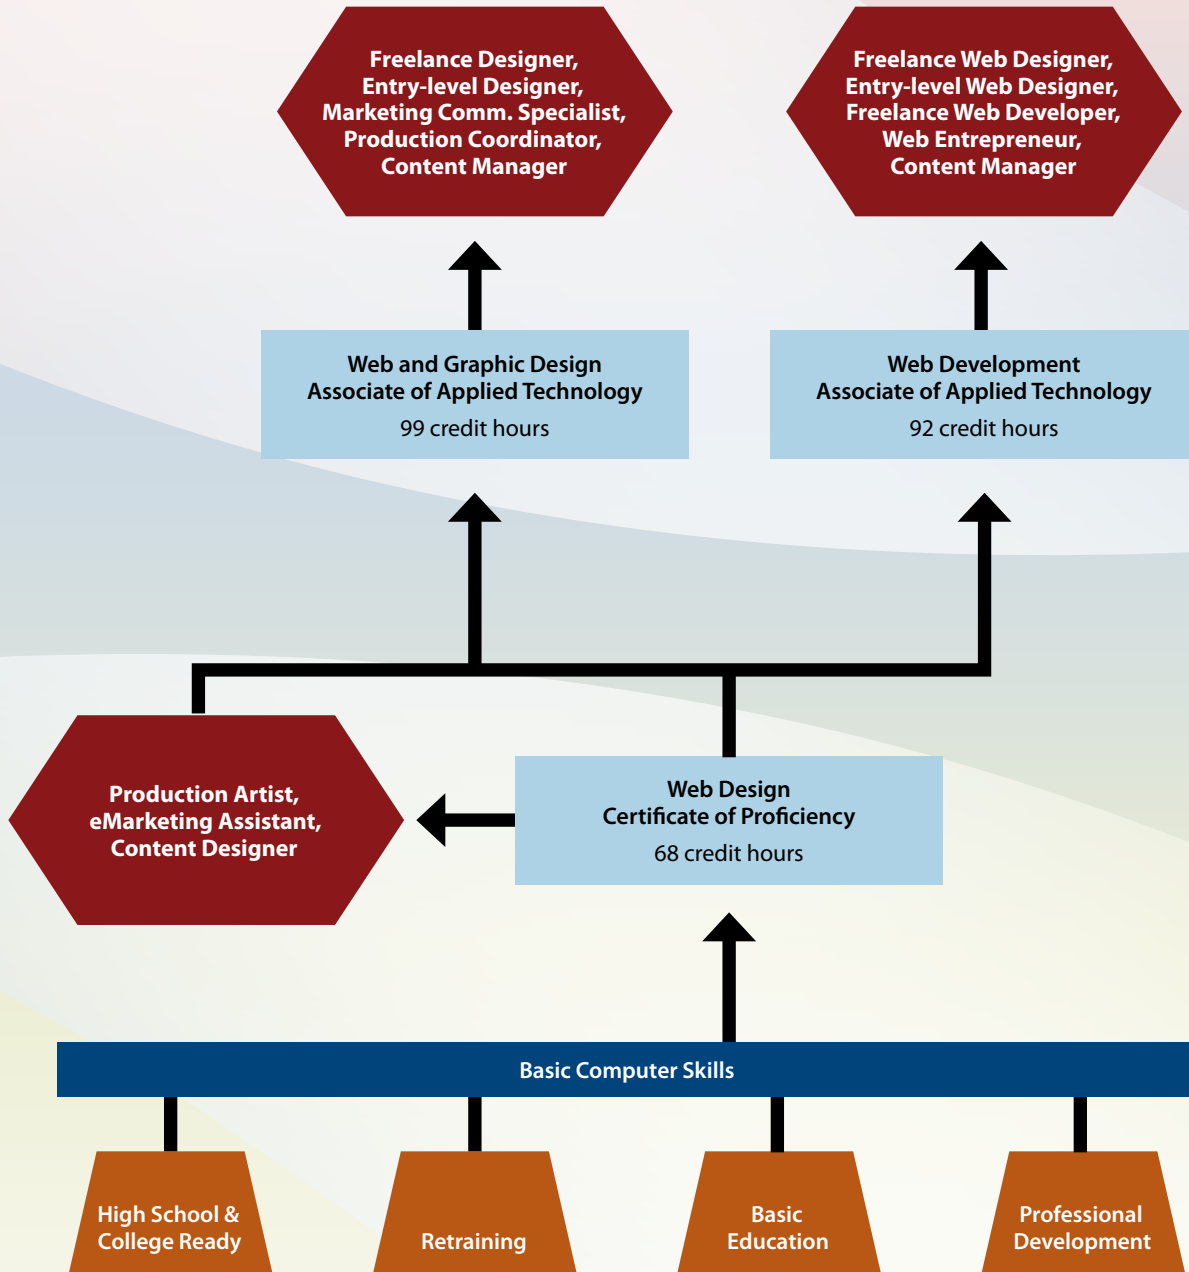

Clark College

Web Design

Career Pathway

To find out more, contact program coordinator:

Kristl Plinz | (360) 992-2418 | kplin@clark.edu | www.clark.edu/academics/programs/cgt

Alternate format of this document is available upon request.

Please contact Disability Support Services at (360) 992-2314 or (360) 992-0901 Video Phone.