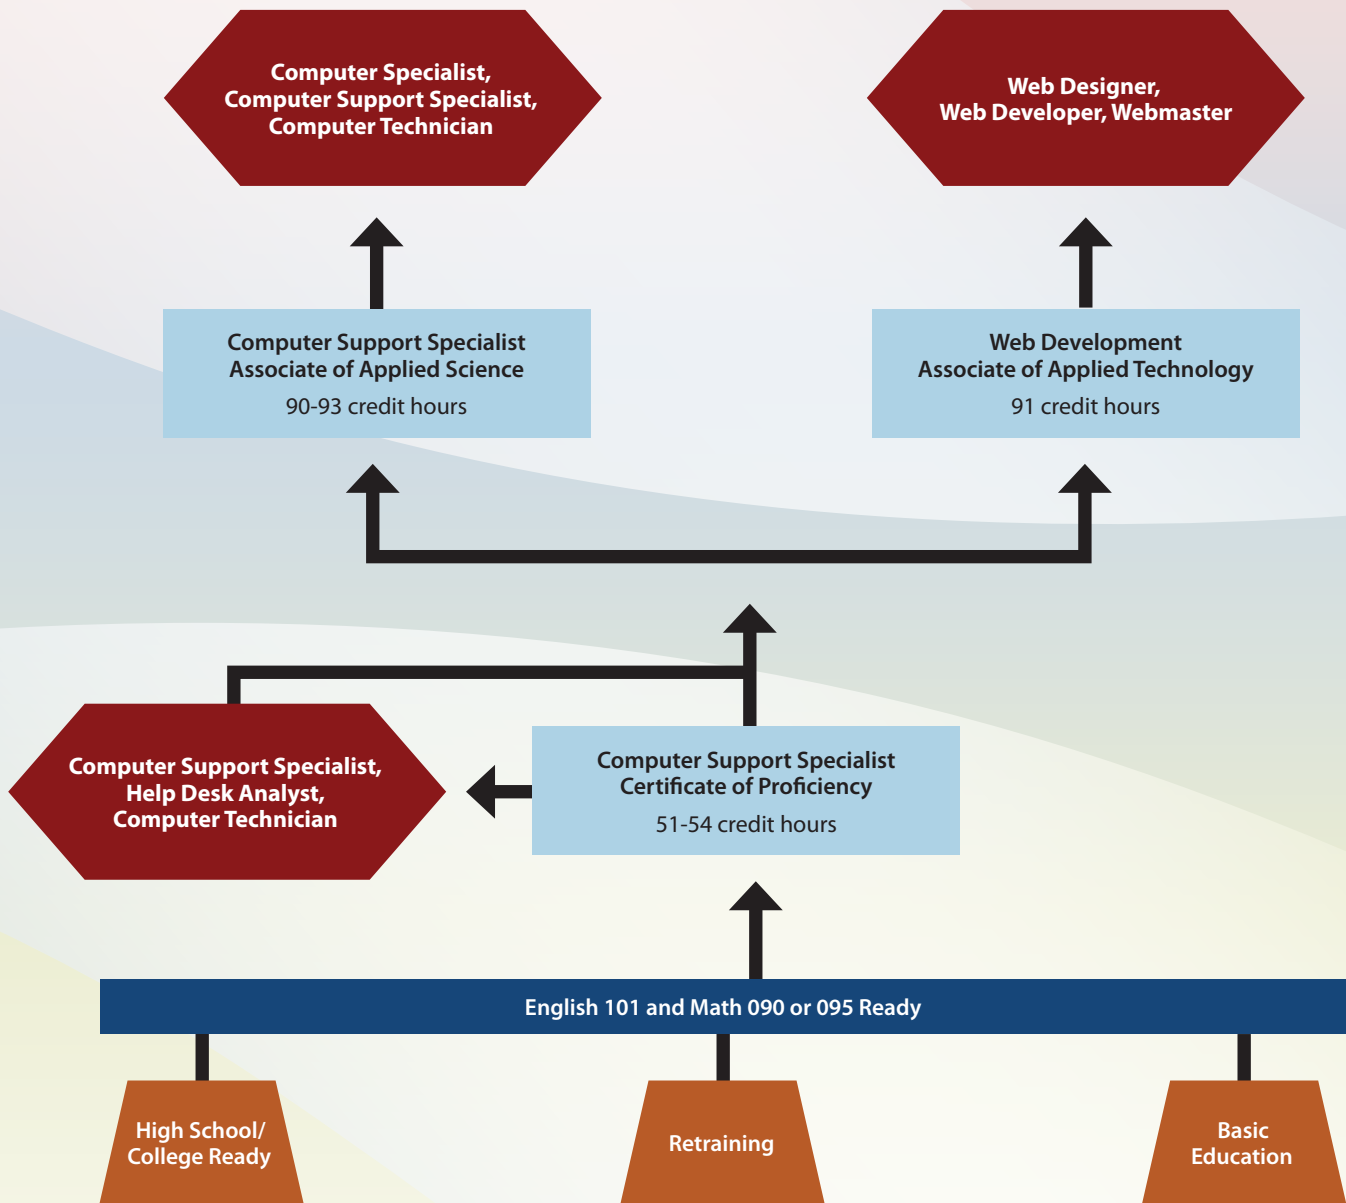

Clark College
Computer Technology
Career Pathway

To find out more, contact advising: (360) 992-2345.
Or visit: www.clark.edu/academics/programs/computer/ctec

Alternate format of this document is available upon request.

Please contact Disability Support Services at (360) 992-2314 or (360) 992-0901 Video Phone.

KEY: = entry points = certifications = degrees and certificates = foundation requirements = job titles