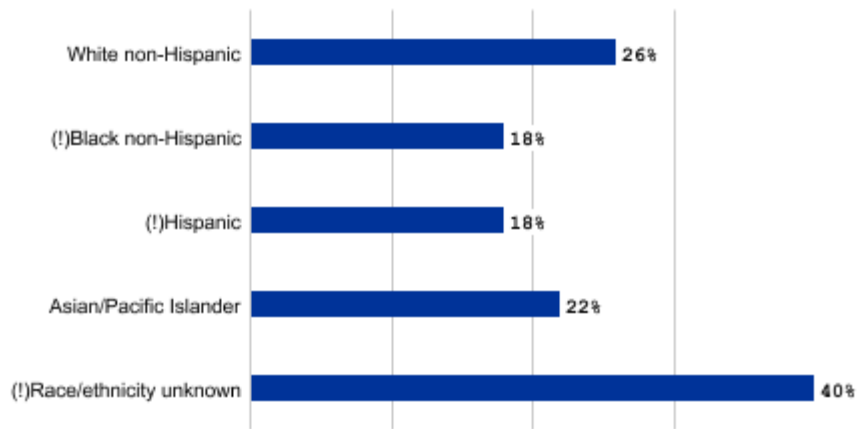

Clark College

RETENTION/GRADUATION RATES

Retention Rates ([What is this?](#))

First-time student retention

Graduation Rates ([What is this?](#))

Percentage of entering class represented by GRS cohort: 34%

For full-time, first-time undergraduates who began program in 2002

Overall graduation rate: 25%

Transfer-out rate: 8%

Graduation rate by gender

Graduation rate by race/ethnicity

- One or more lines are not present in the gender and race ethnicity categories because of an insufficient number of cases.
- (!) Interpret data with caution. There are insufficient cases for a reliable estimate.